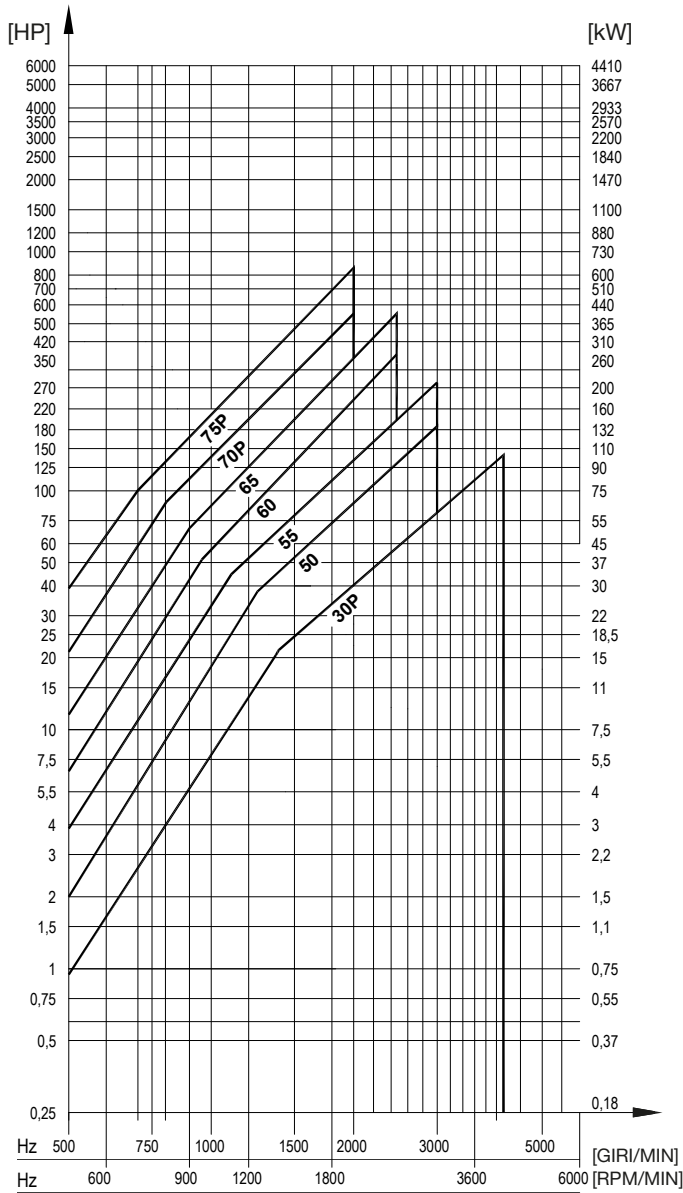

WESTCAR s.r.l.

ROTOFLUID

Fluid Couplings

KDA for Internal
combustion engines

Power up to 500 kW

KDA fluid coupling specifically designed for internal combustion engines equipped with bell housing and flywheel connection according to SAE standard, is supplied with a super elastic coupling able to dump vibrations.

Size	A	B	C	D	E	F	SAE flywheel	SAE housing
30P	374.7	400	99.7	182	93	55	10"	4
50	468	525	140	231	97	57	11 ^{1/2}	3
55	552	525	165	290	97	63	11 ^{1/2}	3
60	656	630	170	389	97	85	11 ^{1/2} 14	3 - 2 - 1
65	656	630	170	389	97	85	11 ^{1/2} 14	3 - 2 - 1
70P	739	790	180	462	97	90	14	1
75P	739	790	180	462	97	90	14	1 - 0